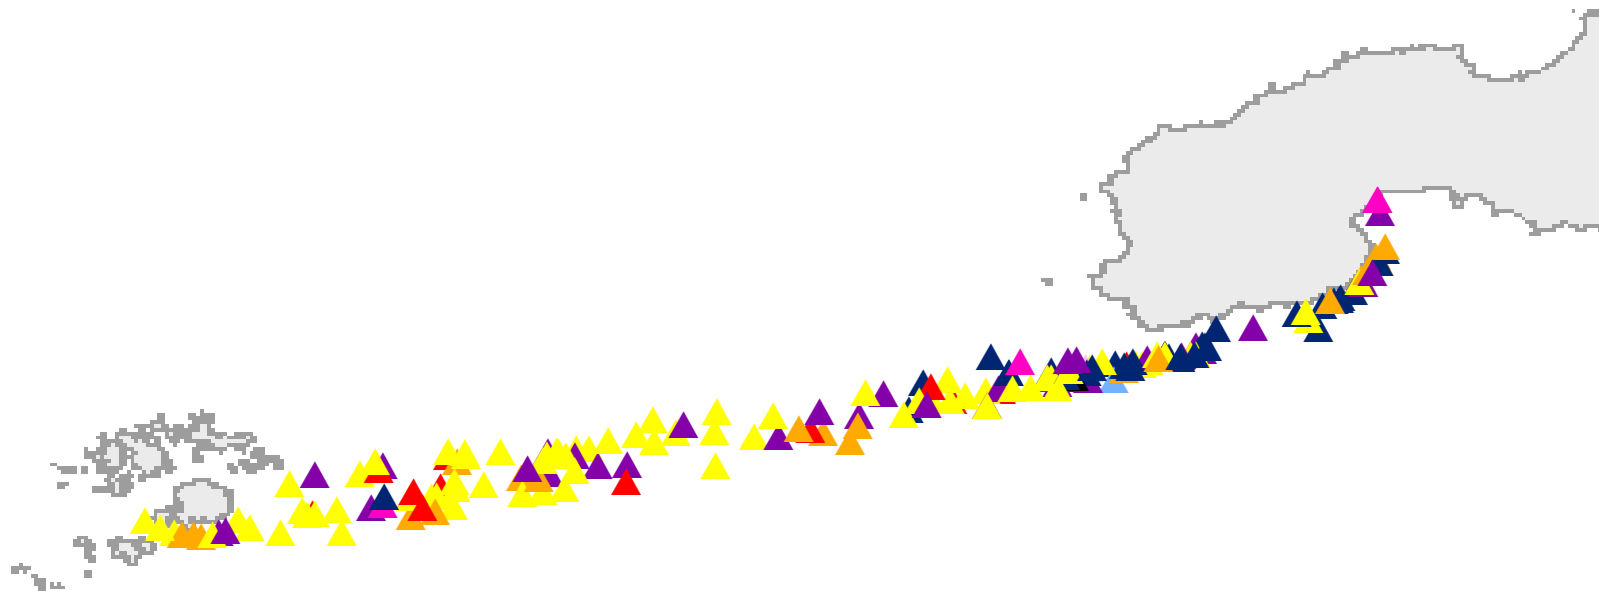

Scillonian ferry survey sightings 2009

The Isles of Scilly Wildlife Trust

0 0.04 0.08 0.16 Decimal Degrees

Legend

Sightings

Species

-  Bottlenose dolphin
-  Basking shark
-  Common dolphin
-  Harbour porpoise
-  Ocean sunfish
-  Pilot whale
-  Minke whale
-  Risso's dolphin